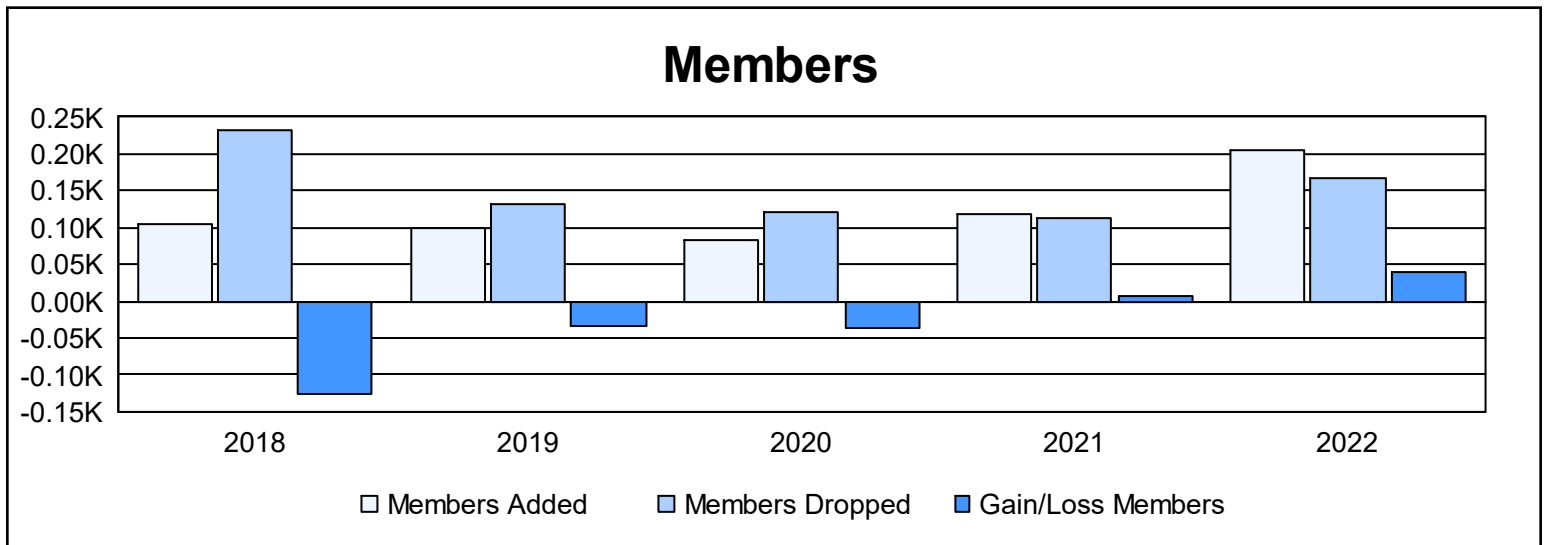

Year	New Clubs	Dropped Clubs	Gain/ Loss Clubs	New Members	Charter Members	Reinstate Members	Transfer Members	Total Member Added	Total Members Dropped	Gain/ Loss Members
2017-2018	0	2	-2	66	5	16	19	106	232	-126
2018-2019	0	1	-1	80	4	12	3	99	133	-34
2019-2020	0	0	0	53	2	26	3	84	120	-36
2020-2021	1	0	1	86	24	4	5	119	113	6
2021-2022	2	0	2	135	58	7	5	205	166	39
<b>Average</b>	<b>1</b>	<b>1</b>	<b>0</b>	<b>84</b>	<b>19</b>	<b>13</b>	<b>7</b>	<b>123</b>	<b>153</b>	<b>-30</b>

### Membership Composition June 2022 Cumulative