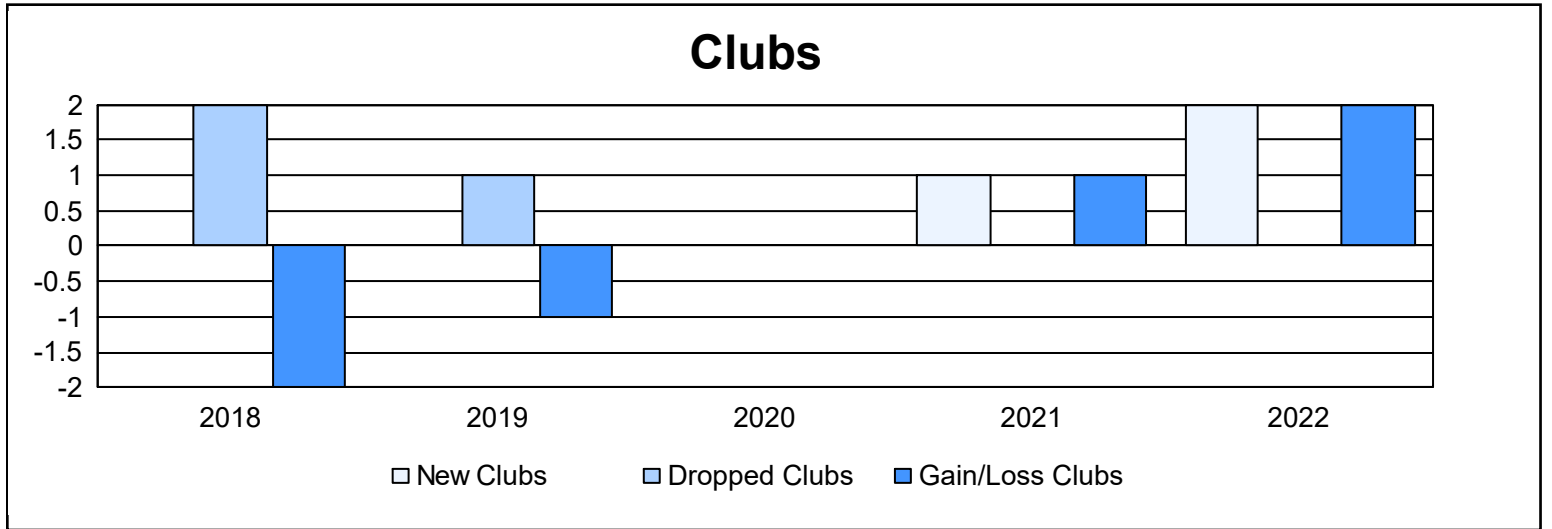

Year	New Clubs	Dropped Clubs	Gain/ Loss Clubs	New Members	Charter Members	Reinstate Members	Transfer Members	Total Member Added	Total Members Dropped	Gain/ Loss Members
2017-2018	0	2	-2	66	5	16	19	106	232	-126
2018-2019	0	1	-1	80	4	12	3	99	133	-34
2019-2020	0	0	0	53	2	26	3	84	120	-36
2020-2021	1	0	1	86	24	4	5	119	113	6
2021-2022	2	0	2	135	58	7	5	205	166	39
<b>Average</b>	<b>1</b>	<b>1</b>	<b>0</b>	<b>84</b>	<b>19</b>	<b>13</b>	<b>7</b>	<b>123</b>	<b>153</b>	<b>-30</b>

### Membership Composition June 2022 Cumulative