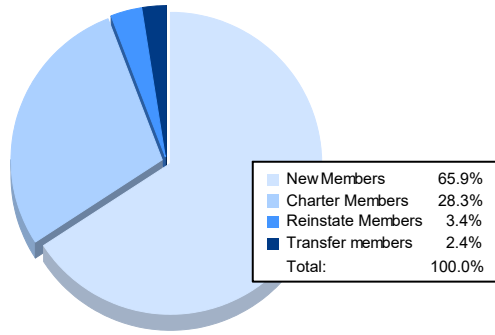

Year	New Clubs	Dropped Clubs	Gain/ Loss Clubs	New Members	Charter Members	Reinstate Members	Transfer Members	Total Member Added	Total Members Dropped	Gain/ Loss Members
2017-2018	0	2	-2	66	5	16	19	106	232	-126
2018-2019	0	1	-1	80	4	12	3	99	133	-34
2019-2020	0	0	0	53	2	26	3	84	120	-36
2020-2021	1	0	1	86	24	4	5	119	113	6
2021-2022	2	0	2	135	58	7	5	205	166	39
<b>Average</b>	<b>1</b>	<b>1</b>	<b>0</b>	<b>84</b>	<b>19</b>	<b>13</b>	<b>7</b>	<b>123</b>	<b>153</b>	<b>-30</b>

### Membership Composition June 2022 Cumulative